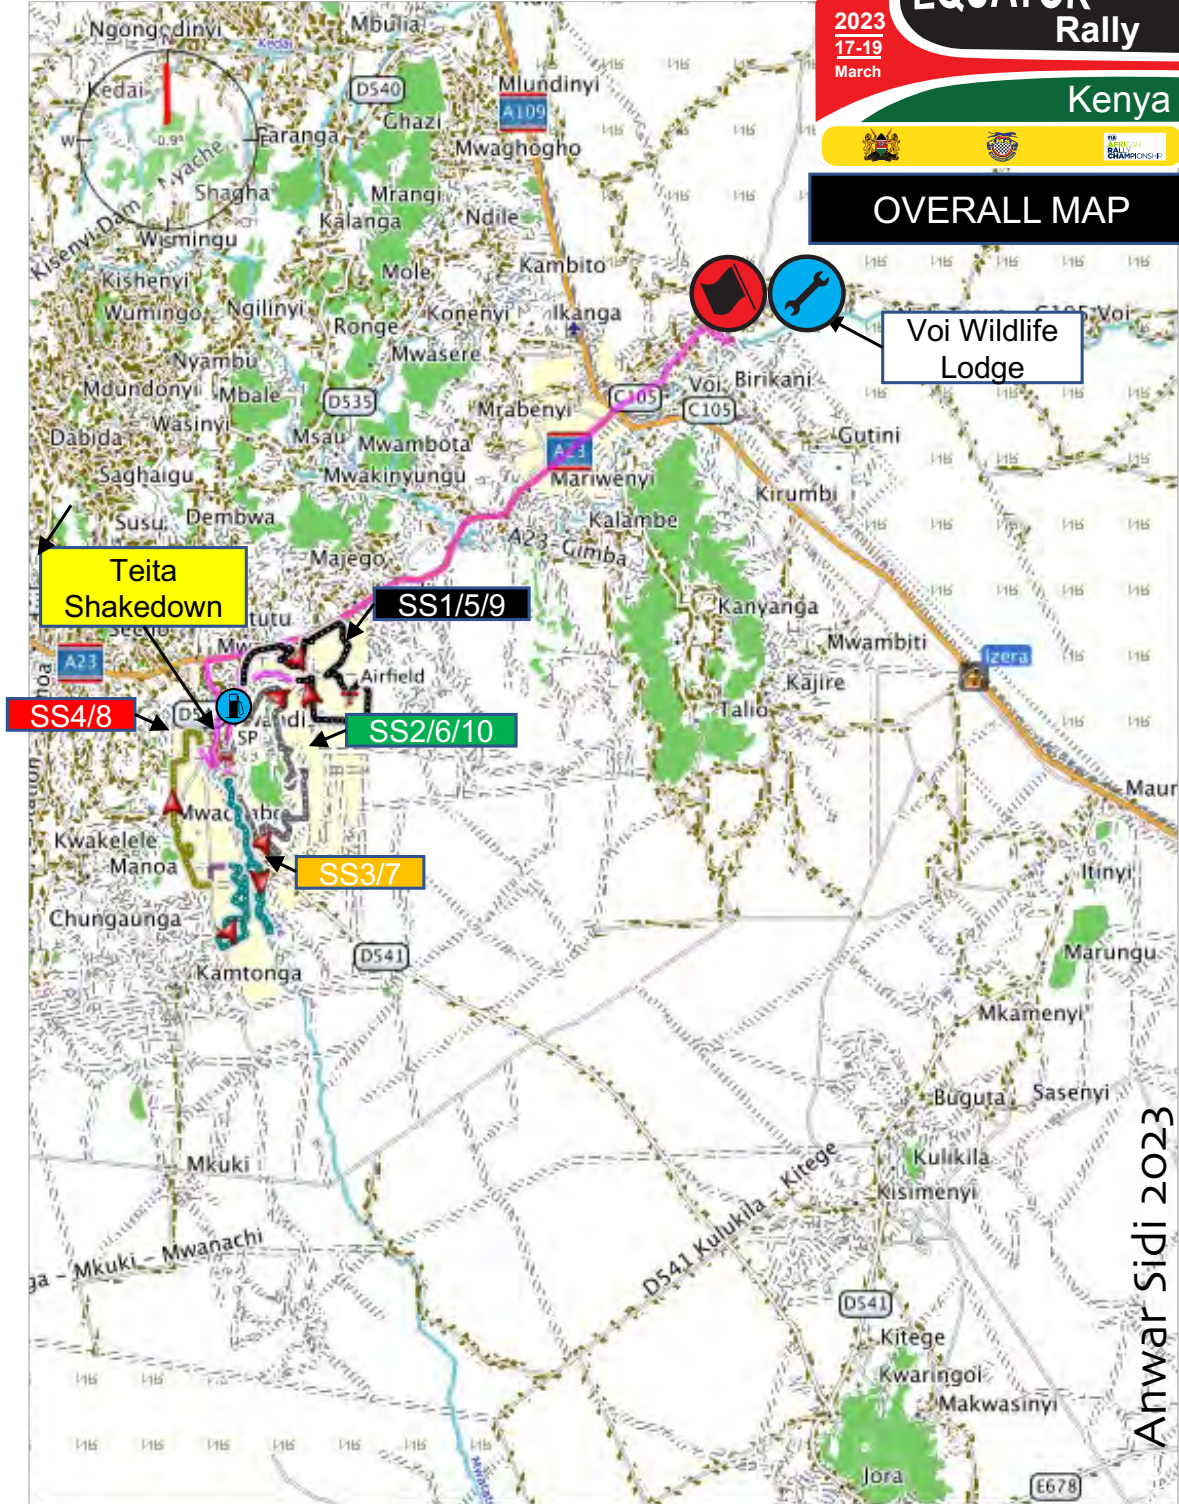

ARC RALLY GUIDE

Appendix 2 Rally Maps

©Anwar Sidi 2023

GPS COORDINATES

	GPS Cordinates	Elevation
	Teita Shakedown	
TC	S3° 31.519' E38° 23.273'	
Start	S3° 31.536' E38° 23.274'	
FF	S3° 31.555' E38° 23.229'	
Stop	S3° 31.522' E38° 23.248'	
Stage 1	CHARCOAL	
TC	S3° 30.806' E38° 23.871'	888
Start	S3° 30.775' E38° 23.875'	889
FF	S3° 30.706' E38° 25.232'	849
Stop	S3° 30.708' E38° 25.026'	856
Stage 2	CAMP	
TC	S3° 33.237' E38° 23.626'	836
Start	S3° 33.272' E38° 23.630'	836
FF	S3° 32.515' E38° 23.593'	868
Stop	S3° 32.651' E38° 23.557'	863
Stage 3	KARANI	
TC	S3° 33.156' E38° 23.573'	843
Start	S3° 33.174' E38° 23.549'	842
FF	S3° 35.256' E38° 23.683'	823
Stop	S3° 35.260' E38° 23.601'	824
Stage 4	KAMTONGA	
TC	S3° 35.716' E38° 23.068'	846
Start	S3° 35.717' E38° 23.014'	853
FF	S3° 32.237' E38° 22.805'	852
Stop	S3° 32.411' E38° 22.811'	852
VWL Service Park	S3° 22.343' E38° 35.693'	566
Teita Airstrip	S3° 31.110' E38° 26.488'	797
Voi Park Airstrip	S3° 21.756' E38° 36.283'	
VWL HQ	S3° 22.355' E38° 35.717'	564
RZ Service Park	S3° 22.365' E38° 35.670'	568
Tech In	S3° 22.360' E38° 35.681'	567
Scuteering Toyota	S3° 23.967' E38° 32.836'	594

S3 14.085 E38 18.618 (Lat/Lon hddd°mm.mmm' WGS 84)

EQUATOR
Rally
2023
17-19
March
Kenya

OVERALL MAP

Anwar Sidi 2023

OSM generic routable (new style)

0 5 10 15 20 25 km S3 50.909 E38 46.792

OVERALL STAGE MAP

SHAKEDOWN TEITA

S3 29.602 E38 21.860 (Lat/Lon hddd°mm.mmm' WGS 84)

Page 1 of 1

EQUATOR Rally
2023 17-19 March
Kenya

Teita SD

Spectator Zone

Anwar Sidi 2023

OSM generic routable(KEN_02-02-2020)

SS3/7 KARANI 1&2

S3 32.401 E38 21.985 (Lat/Lon hddd°mm.mmm' WGS 84)

Page 1 of 1

EQUATOR
Rally
2023
17-19
March
Kenya

**SS3/7
KARANI 1&2
23.69km**

TC S3° 33.156' E38° 23.573'
Start: S3° 33.174' E38° 23.549'
FF: S3° 35.256' E38° 23.683'
Stop: S3° 35.260' E38° 23.601'