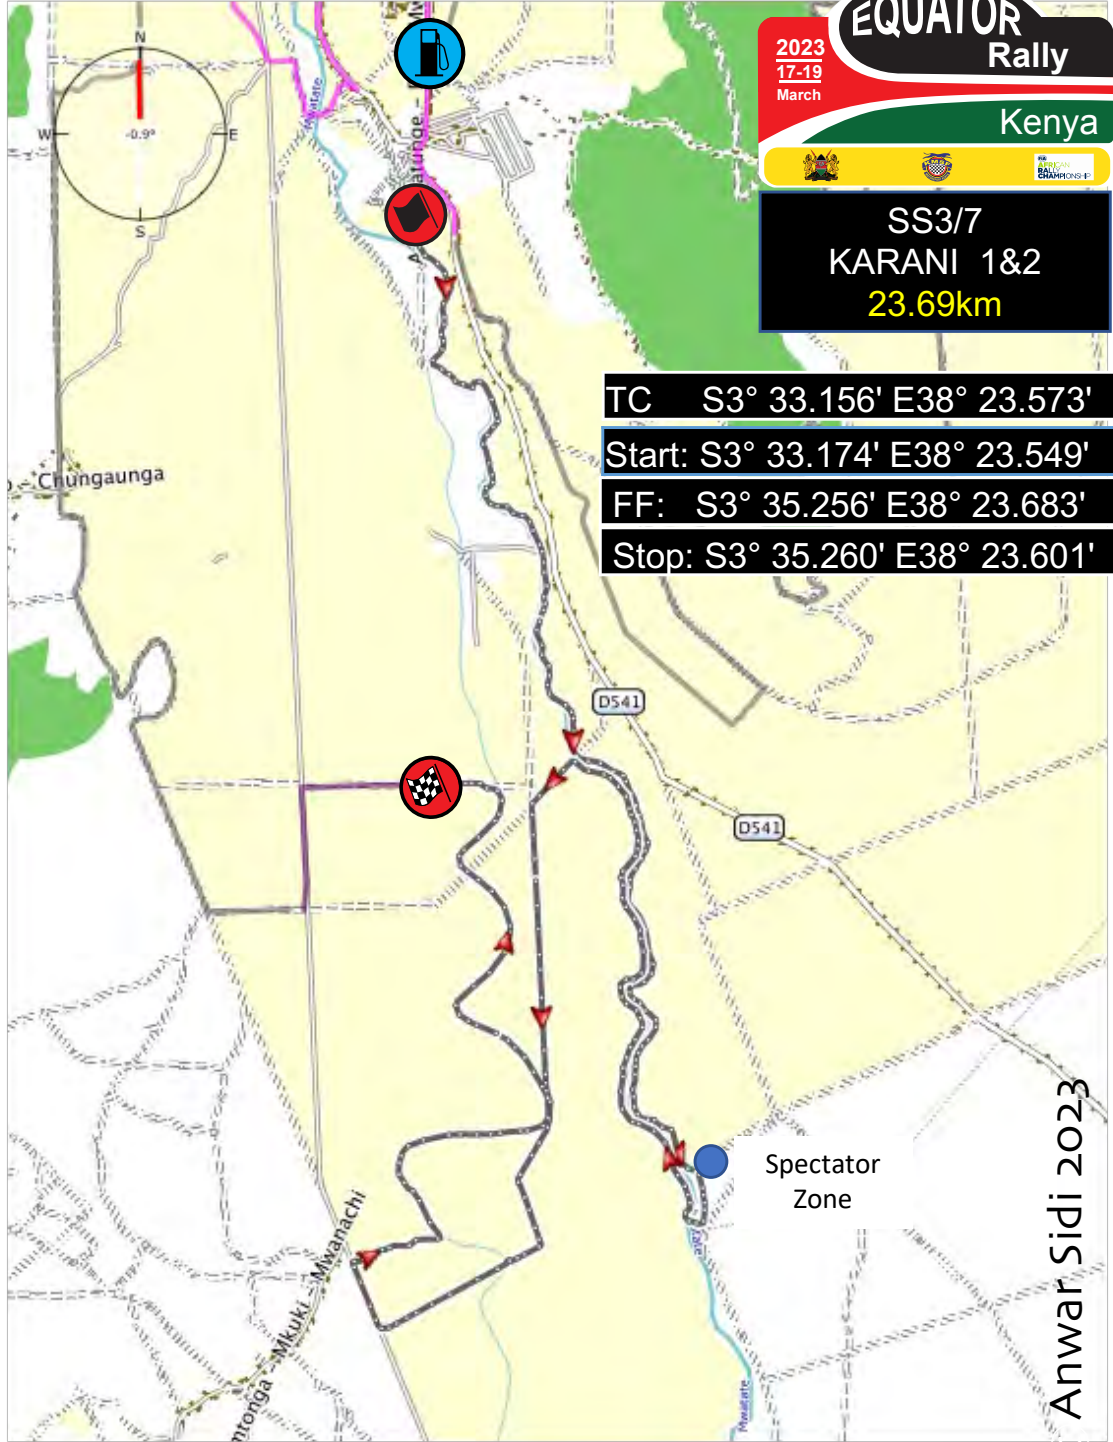

SS3/7 KARANI 1&2

S3 32.401 E38 21.985 (Lat/Lon hddd°mm.mmm' WGS 84)

Page 1 of 1

EQUATOR
Rally
2023
17-19
March
Kenya

**SS3/7
KARANI 1&2
23.69km**

TC S3° 33.156' E38° 23.573'
Start: S3° 33.174' E38° 23.549'
FF: S3° 35.256' E38° 23.683'
Stop: S3° 35.260' E38° 23.601'

Anwar Sidi 2023

OSM generic routable (new style) 0 0.5 1.0 1.5 2.0 2.5 3.0 3.5 km S3 37.662 E38 26.009