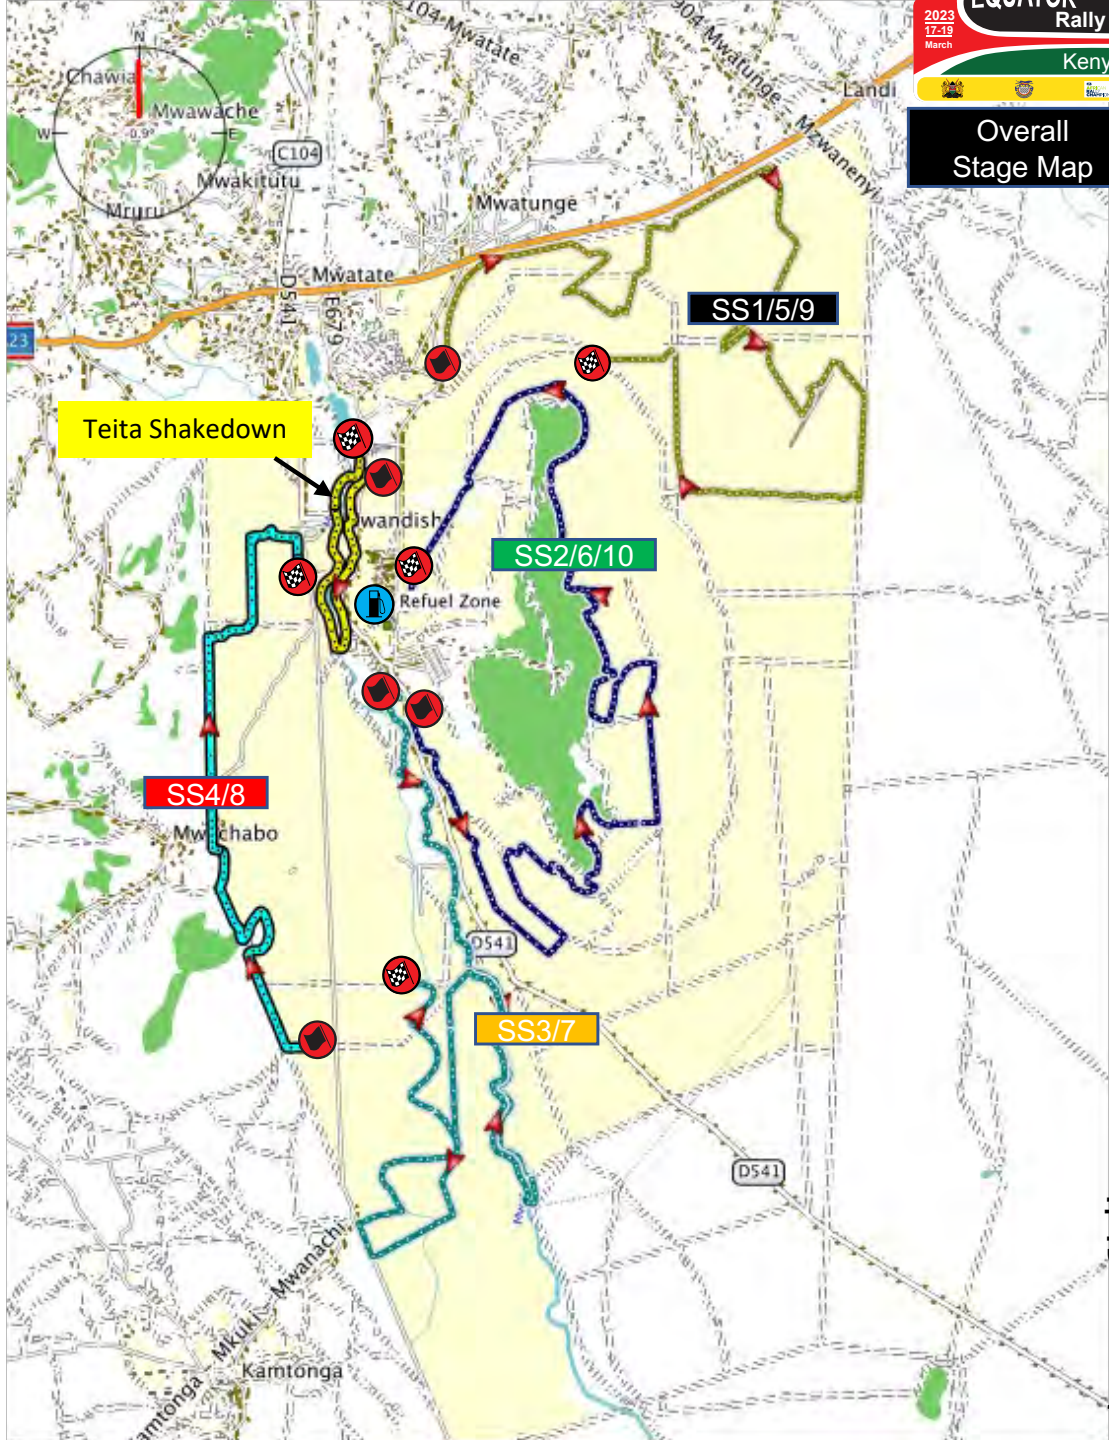

OVERALL STAGE MAP

S3 28.084 E38 20.674 (Lat/Lon hddd*mm.mmm' WGS 84)

Anwar Sidi 2023

OSM generic routable (new style) 0 1 2 3 4 5 6 7 km S3 38.605 E38 28.724