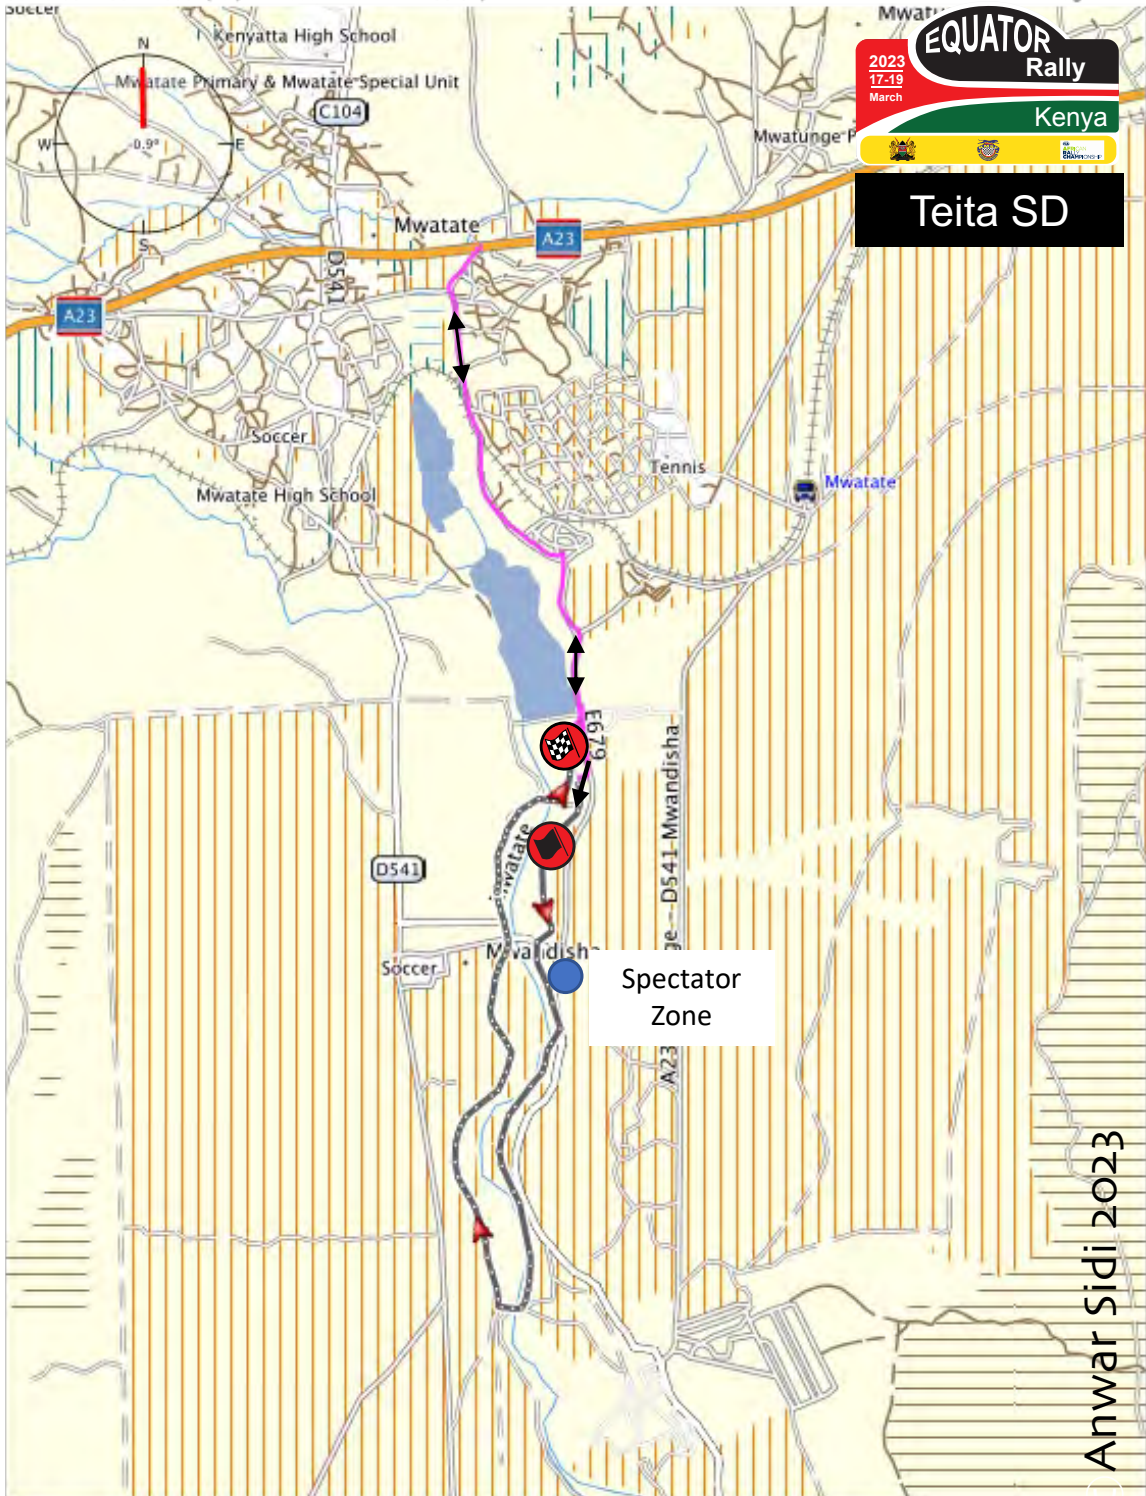

SHAKEDOWN TEITA

S3 29.602 E38 21.860 (Lat/Lon hddd°mm.mmm' WGS 84)

Page 1 of 1

EQUATOR Rally
2023 17-19 March
Kenya

Teita SD

Spectator Zone

Anwar Sidi 2023

OSM generic routable(KEN_02-02-2020)

0 0.5 1.0 1.5 2.0 km

S3 33.284 E38 24.674