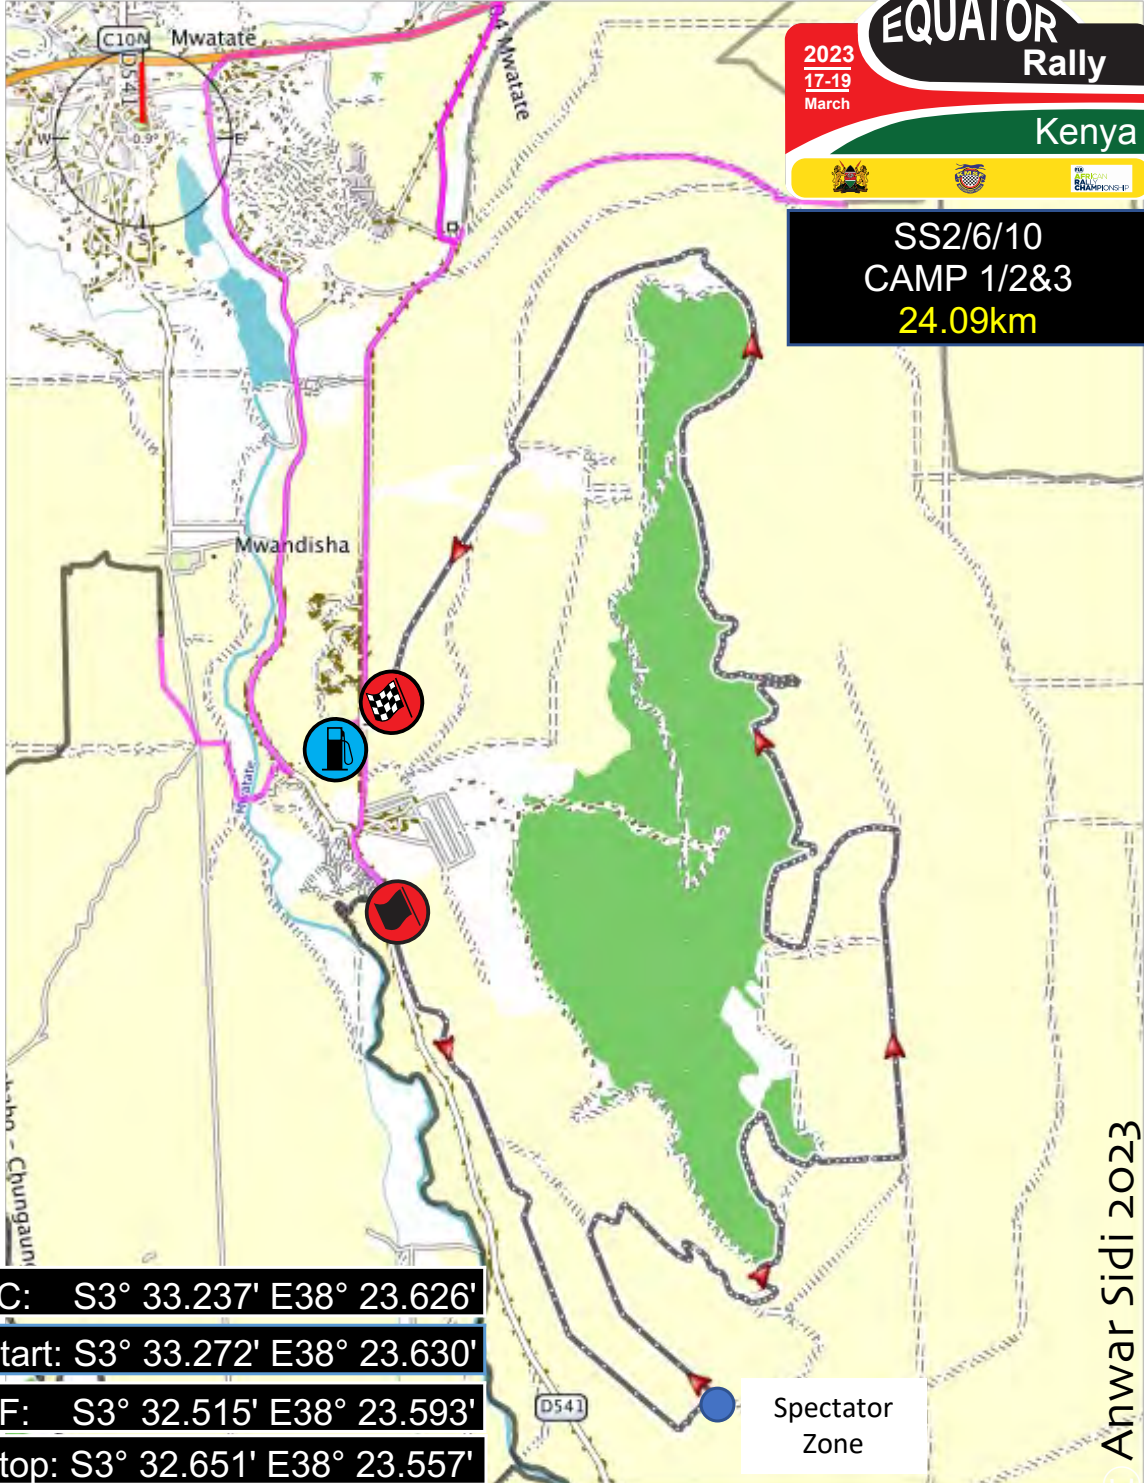

SS2/6/10 CAMP 1,2 & 3

S3 29.999 E38 22.254 (Lat/Lon hddd°mm.mmm' WGS 84)

Page 1 of 1

EQUATOR Rally
2023
17-19 March
Kenya

**SS2/6/10
CAMP 1/2&3
24.09km**

TC: S3° 33.237' E38° 23.626'
Start: S3° 33.272' E38° 23.630'
FF: S3° 32.515' E38° 23.593'
Stop: S3° 32.651' E38° 23.557'

Anwar Sidi 2023

OSM generic routable (new style)

0 0.5 1.0 1.5 2.0 2.5 3.0 3.5 km S3 35.260 E38 26.279