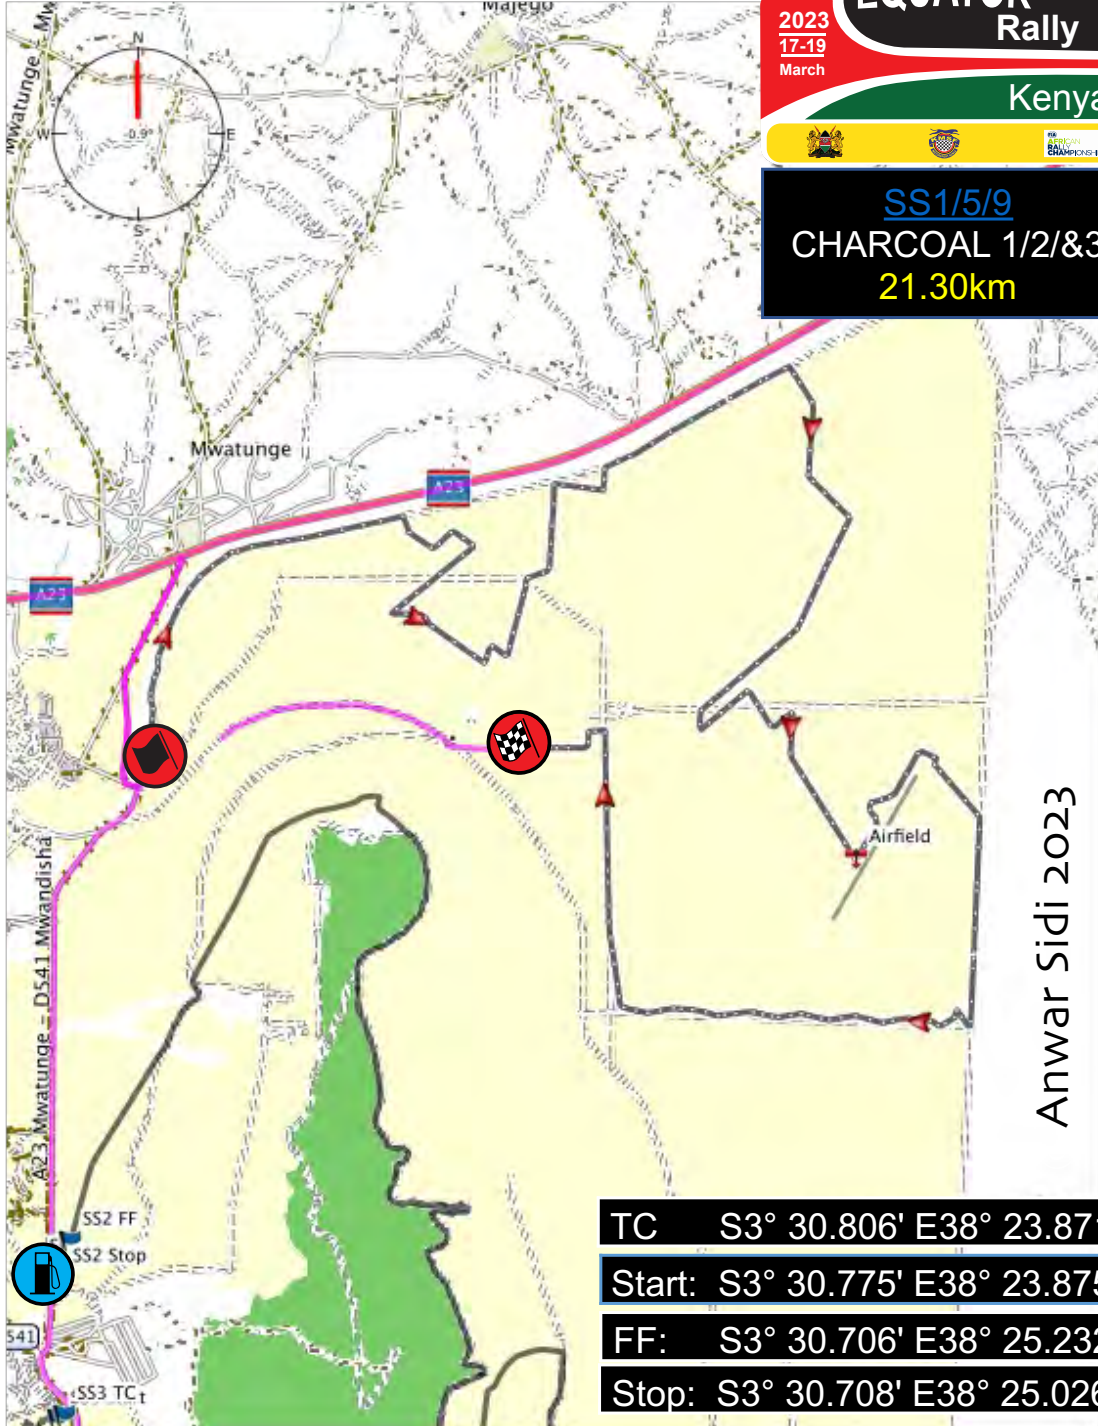

SS1/5/9 CHARCOAL 1,2&3

S3 27.962 E38 23.356 (Lat/Lon hddd°mm.mmm' WGS 84)

EQUATOR Rally
2023 17-19 March
Kenya

SS1/5/9 CHARCOAL 1/2&3
21.30km

Anwar Sidi 2023

TC	S3° 30.806' E38° 23.871'
Start:	S3° 30.775' E38° 23.875'
FF:	S3° 30.706' E38° 25.232'
Stop:	S3° 30.708' E38° 25.026'

OSM generic routable (new style)